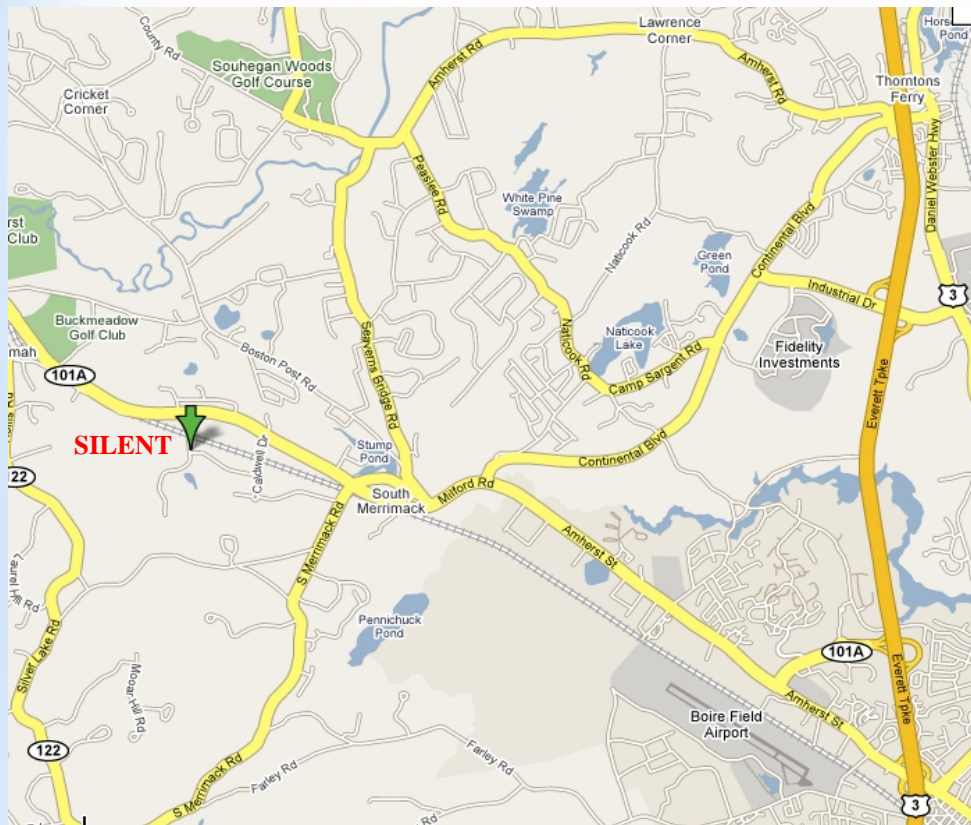

Directions to: SILENT

SILENT

Solutions for your noisy world.

SILENT is located in Amherst, NH about one and one-half hour from Logan Airport (BOS) in Boston, MA, and one-half hour from Manchester-Boston Regional Airport (MHT) in Manchester, NH. Our office is about 10 minutes from Route 3 (Everett Turnpike).

Google Maps

From North:

- Take TOLL ROAD - Everett Turnpike South to Exit 11. Turn right off ramp. Turn left at set of lights onto Continental Blvd.
- Turn right onto Route 101A West.
- Follow for 2 miles @ Walmart & Mobil turn left onto Northern Blvd.
- Take your second left (driveway) after the railroad tracks
- 10 Northwood Executive Park
- SILENT is the 1st office on the left.

From South:

- Take Route 3 North (or Everett Turnpike) to Exit 8.
- Follow to end of road.
- Turn right onto Route 101A West.
- Follow for 5 miles @ Walmart & Mobil turn left onto Northern Blvd.
- Take your second left (driveway) after the railroad tracks
- 10 Northwood Executive Park
- SILENT is the 1st office on the left.